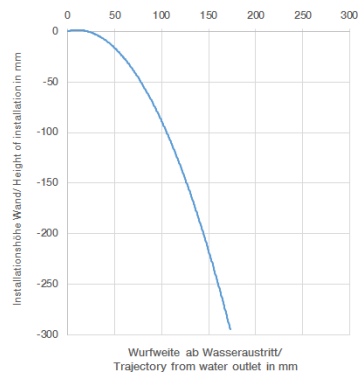

## SYMETRICS Wall-mounted basin spout without pop-up waste - Chrome

---

13 800 740

- 125mm projection
- fixed spout
- rectangular, air-enriched flow
- hole diameter 37 mm
- 1/2" connection
- plug-link mounting
- max. flow 5 l/min
- lead-free

### Recommended miscellaneous

---

**Concealed wall elbow -**

- max. recess depth 163 mm
- min. recess depth 90 mm

35 085 970 90

**SYMETRICS Wall-mounted basin spout without pop-up waste - Chrome**

13 800 740

mm [inches]

**Flow rate chart**

**Trajectory diagram**

**SYMETRICS Wall-mounted basin spout without pop-up waste - Chrome**

13 800 740

**Spare parts list**

No.	Item Number	Name	Quantity used	Delivery time
1	90 24 03 108 00 90	nipple set	1	2
2	90 31 11 004 00 90	pin	1	2
3	90 29 03 067 00 90	aerator	1	2