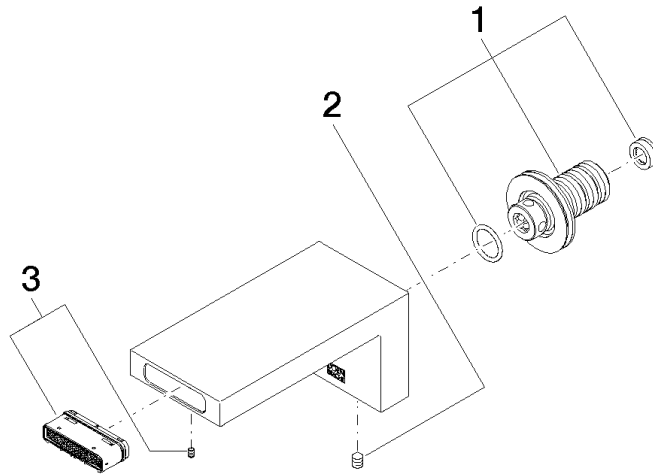

The mounting height from the top edge of the basin to the centre of the connection should be at least 125 mm. The front edge of the spout should be at least 20 mm in front of the back edge of the sink.

### Recommended miscellaneous

---

**Concealed wall elbow -**

- max. recess depth 163 mm
- min. recess depth 90 mm

35 085 970 90

**SYMETRICS Wall-mounted basin spout without pop-up waste - Chrome**

13 800 740

mm [inches]

**Flow rate chart**

**Trajectory diagram**

**SYMETRICS Wall-mounted basin spout without pop-up waste - Chrome**

13 800 740

**Spare parts list**

No.	Item Number	Name	Quantity used	Delivery time
1	90 24 03 108 00 90	nipple set	1	2
2	90 31 11 004 00 90	pin	1	2
3	90 29 03 067 00 90	aerator	1	2