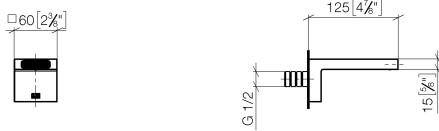

## SYMETRICS Wall-mounted basin spout without pop-up waste - Chrome

---

13 800 740

- 125mm projection
- fixed spout
- rectangular, air-enriched flow
- hole diameter 37 mm
- 1/2" connection
- plug-link mounting
- max. flow 5 l/min
- lead-free

The mounting height from the top edge of the basin to the centre of the connection should be at least 125 mm. The front edge of the spout should be at least 20 mm in front of the back edge of the sink.

### Recommended miscellaneous

---

**Concealed wall elbow -**

- max. recess depth 163 mm
- min. recess depth 90 mm

35 085 970 90

**SYMETRICS Wall-mounted basin spout without pop-up waste - Chrome**

13 800 740

mm [inches]

**Flow rate chart**

**Trajectory diagram**

**SYMETRICS Wall-mounted basin spout without pop-up waste - Chrome**

13 800 740

**Spare parts list**

No.	Item Number	Name	Quantity used	Delivery time
1	90 24 03 108 00 90	nipple set	1	2
2	90 31 11 004 00 90	pin	1	2
3	90 29 03 067 00 90	aerator	1	2