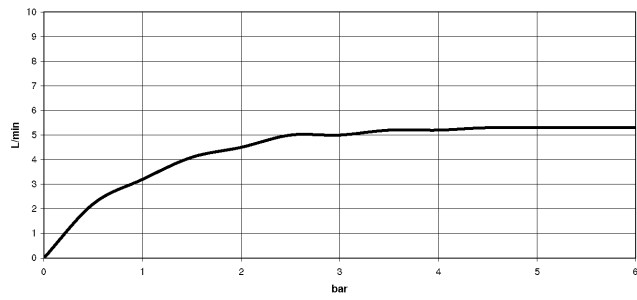

### Recommended miscellaneous

---

**Concealed wall elbow -**

- max. recess depth 163 mm
- min. recess depth 90 mm

35 085 970 90

**SYMETRICS Wall-mounted basin spout without pop-up waste - Chrome**

13 800 740

mm [inches]

**Flow rate chart**

**Trajectory diagram**

**SYMETRICS Wall-mounted basin spout without pop-up waste - Chrome**

13 800 740

**Spare parts list**

No.	Item Number	Name	Quantity used	Delivery time
1	90 24 03 108 00 90	nipple set	1	2
2	90 31 11 004 00 90	pin	1	2
3	90 29 03 067 00 90	aerator	1	2